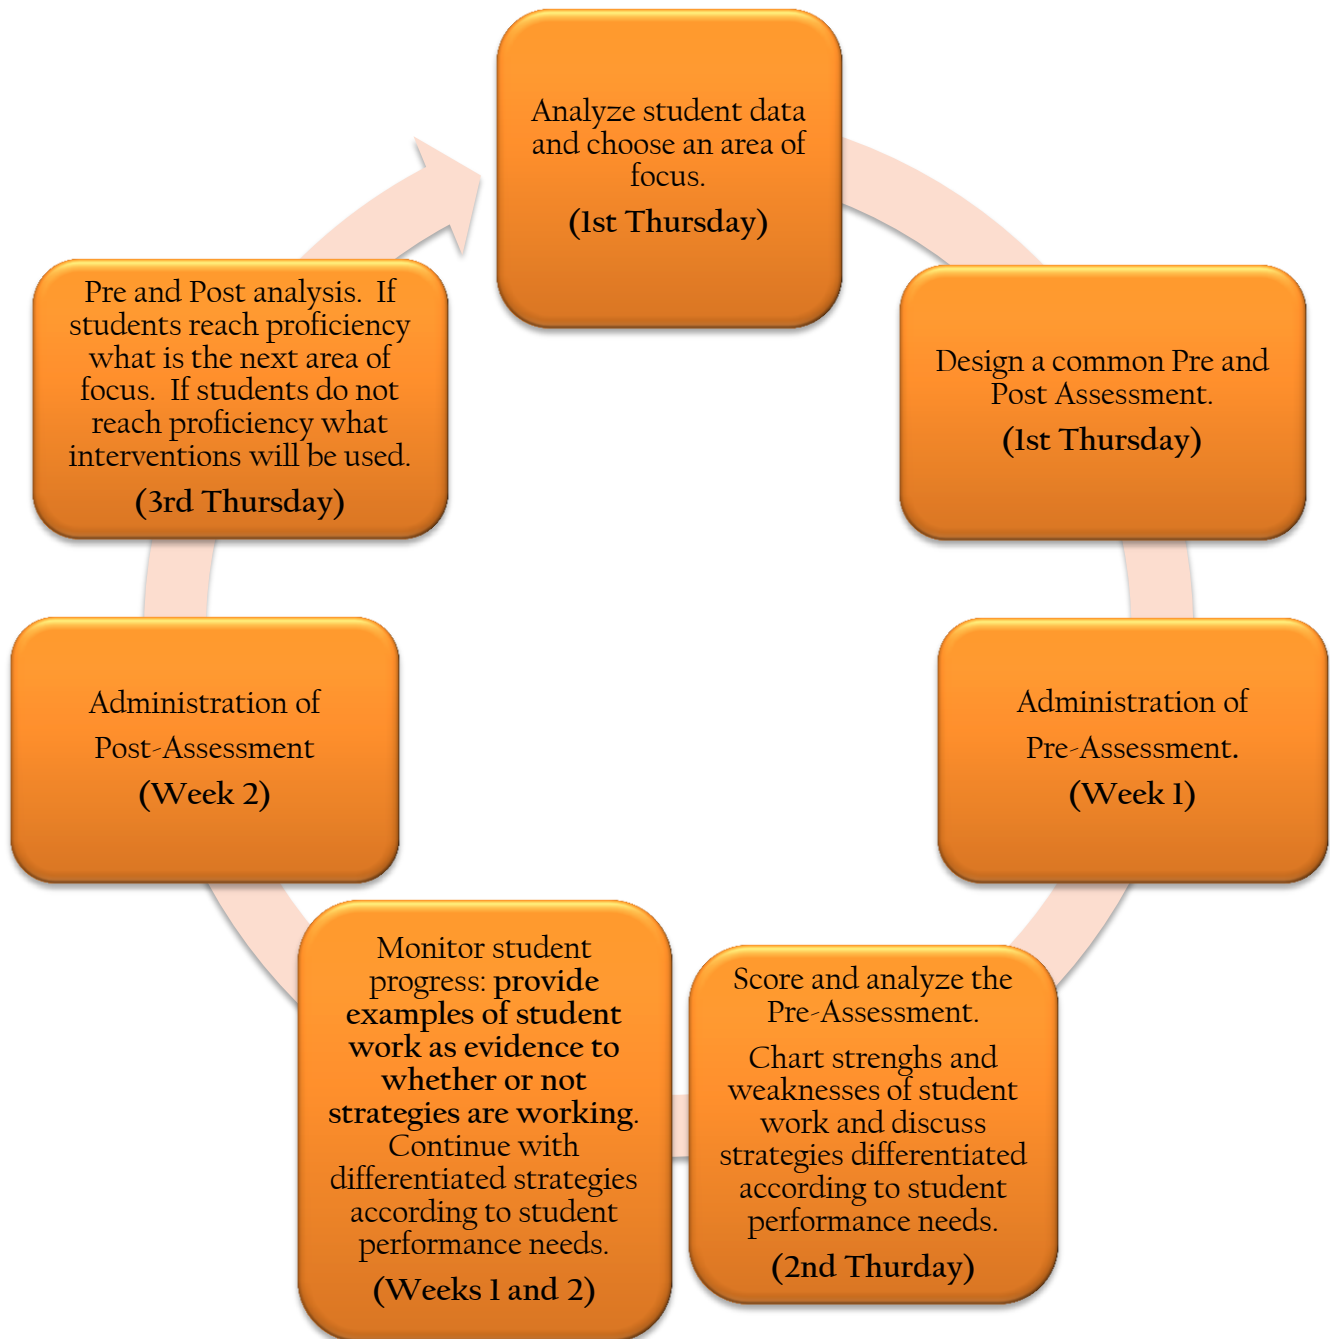

Martin Luther King Jr. Early College Bi-Weekly Data Cycle

*Please note: Thursday's Data Team time is not to be used for department meeting issues. It is a time to address and reflect on student data and achievement.